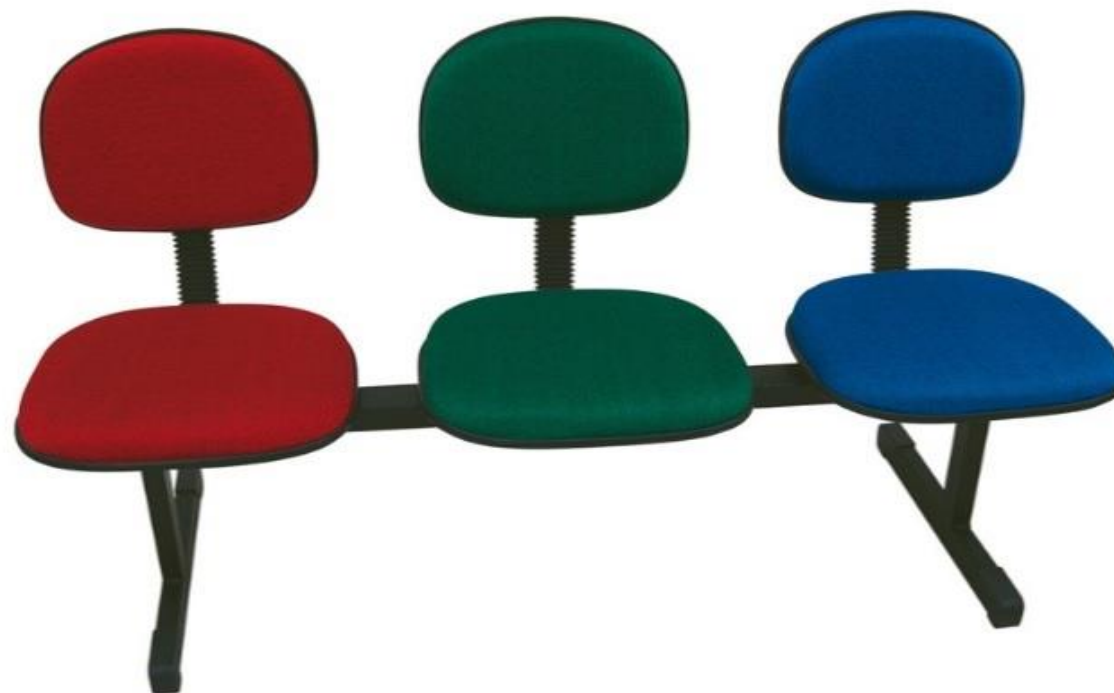

8	UNIDADE	
---	---------	---

9

UNIDADE

10

UNIDADE

11	UNIDADE	 A mobile medical unit consisting of a white rectangular cabinet on four casters. The front of the cabinet features four stacked blue drawers, each with a white horizontal handle. On the right side of the cabinet, there is a black electrical outlet with a plug.
----	---------	---

12

UNIDADE

13

UNIDADE

14	UNIDADE	 <p>A 3D rendering of a dark wood L-shaped desk. The desk has a main horizontal section and a shorter vertical section. The horizontal section is 150cm long, and the vertical section is 170cm long. The height of the desk is 75cm. The desk features two drawers on the left side of the horizontal section. The legs are silver-colored and have a wide base.</p>
15	UNIDADE	 <p>A 3D rendering of a blue L-shaped desk. The desk has a main horizontal section and a shorter vertical section. The desk is supported by a white base and has blue legs. There are three circular cutouts on the top surface of the desk.</p>